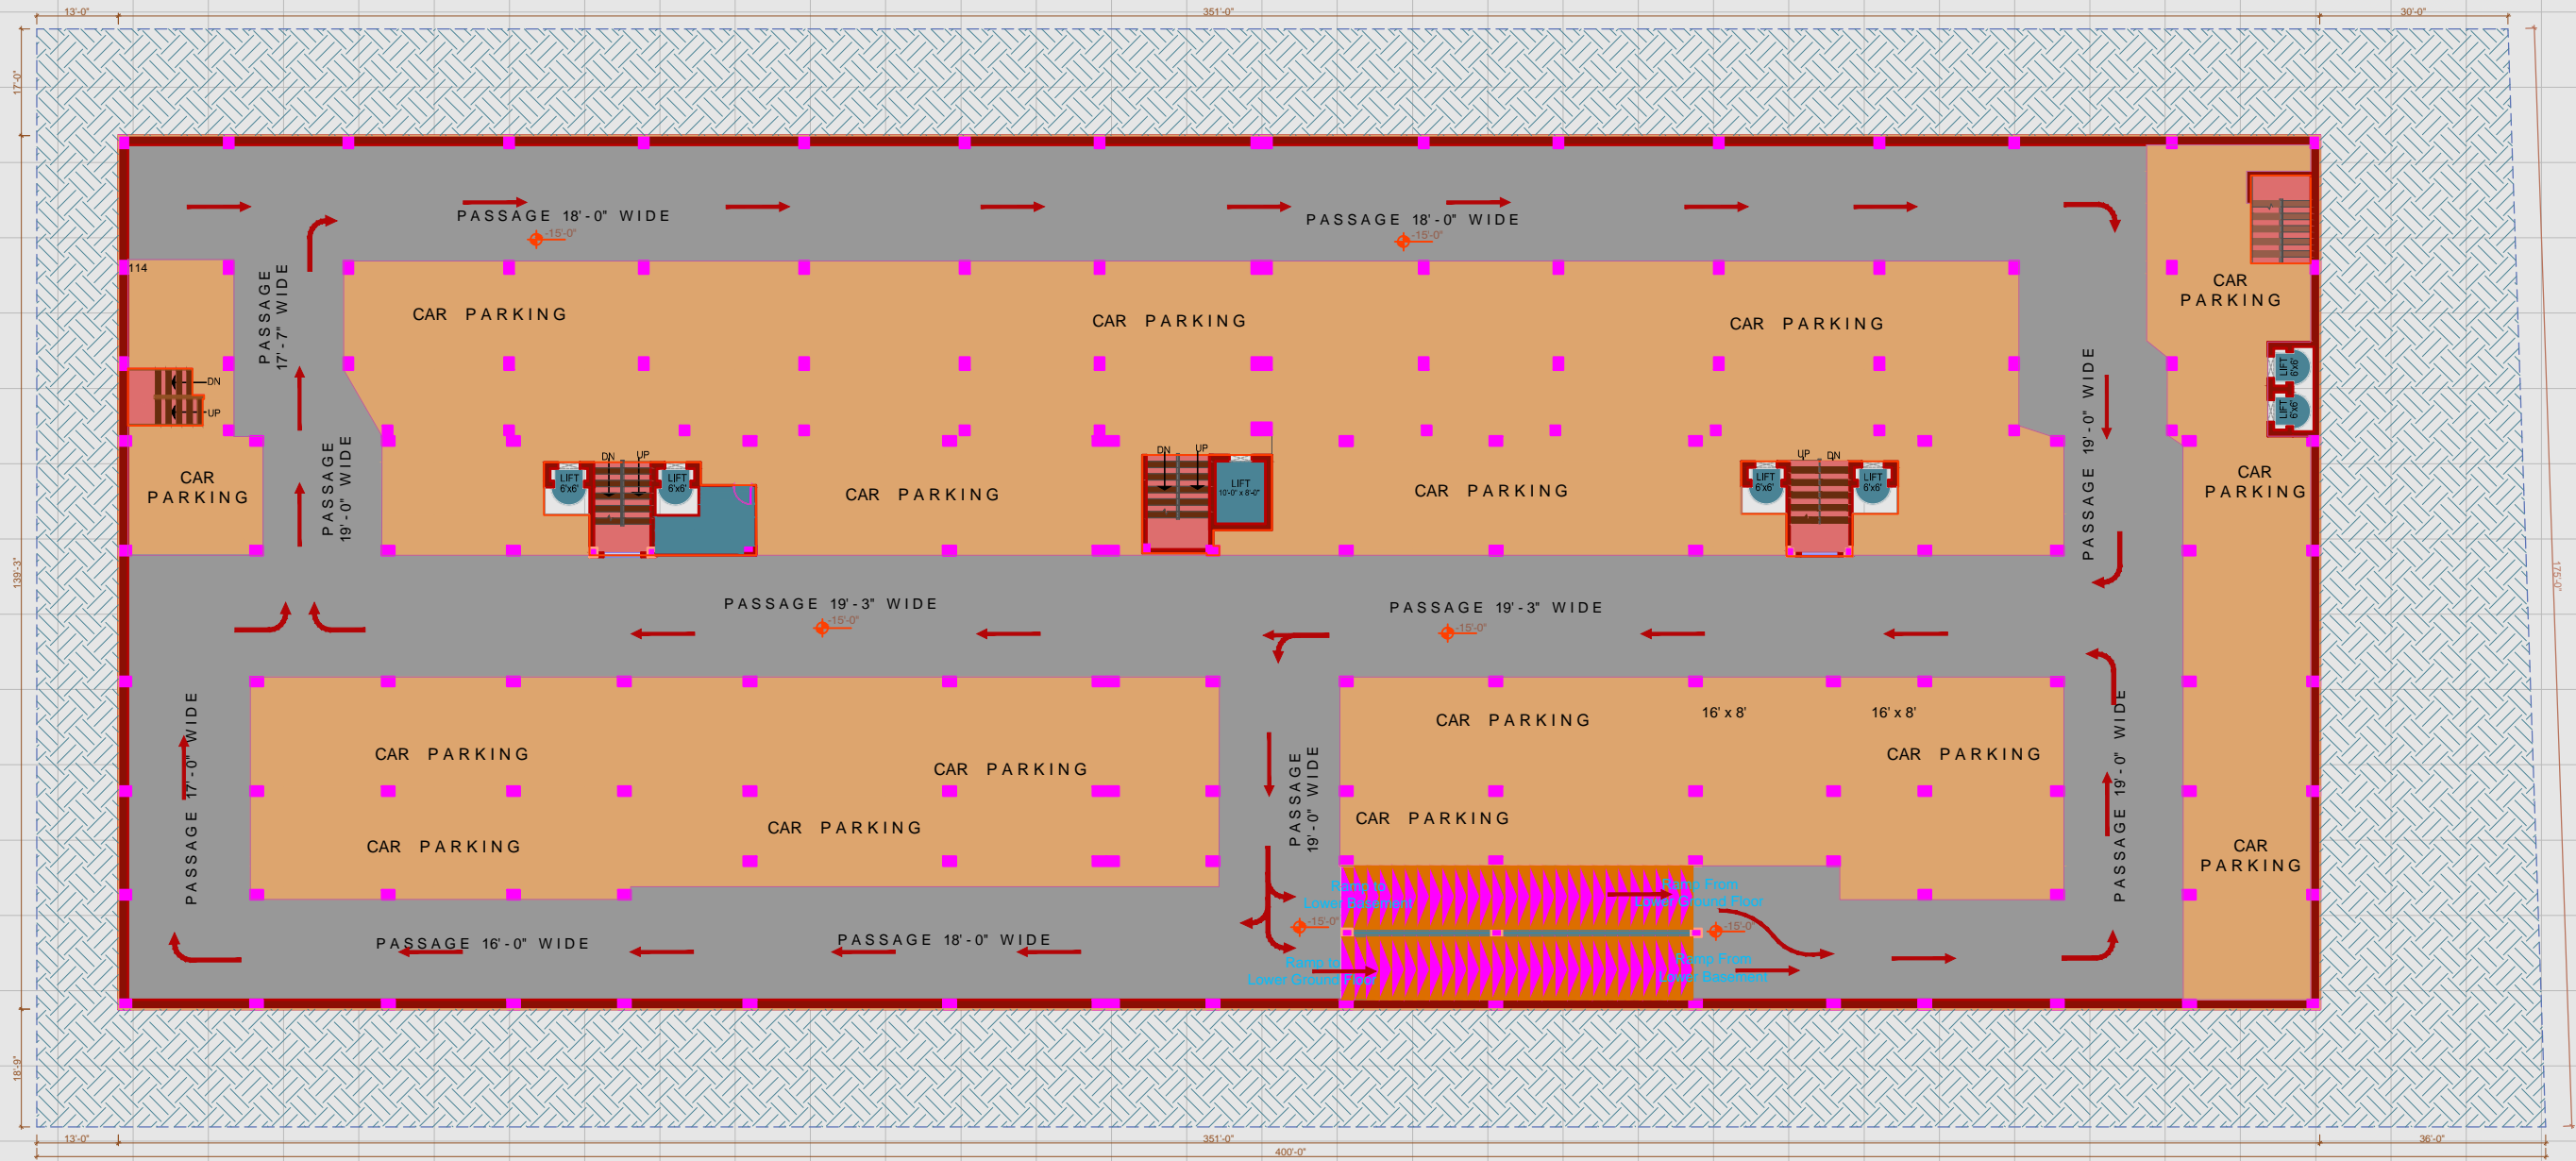

AGORA TOWER

UPPER BASEMENT PLAN