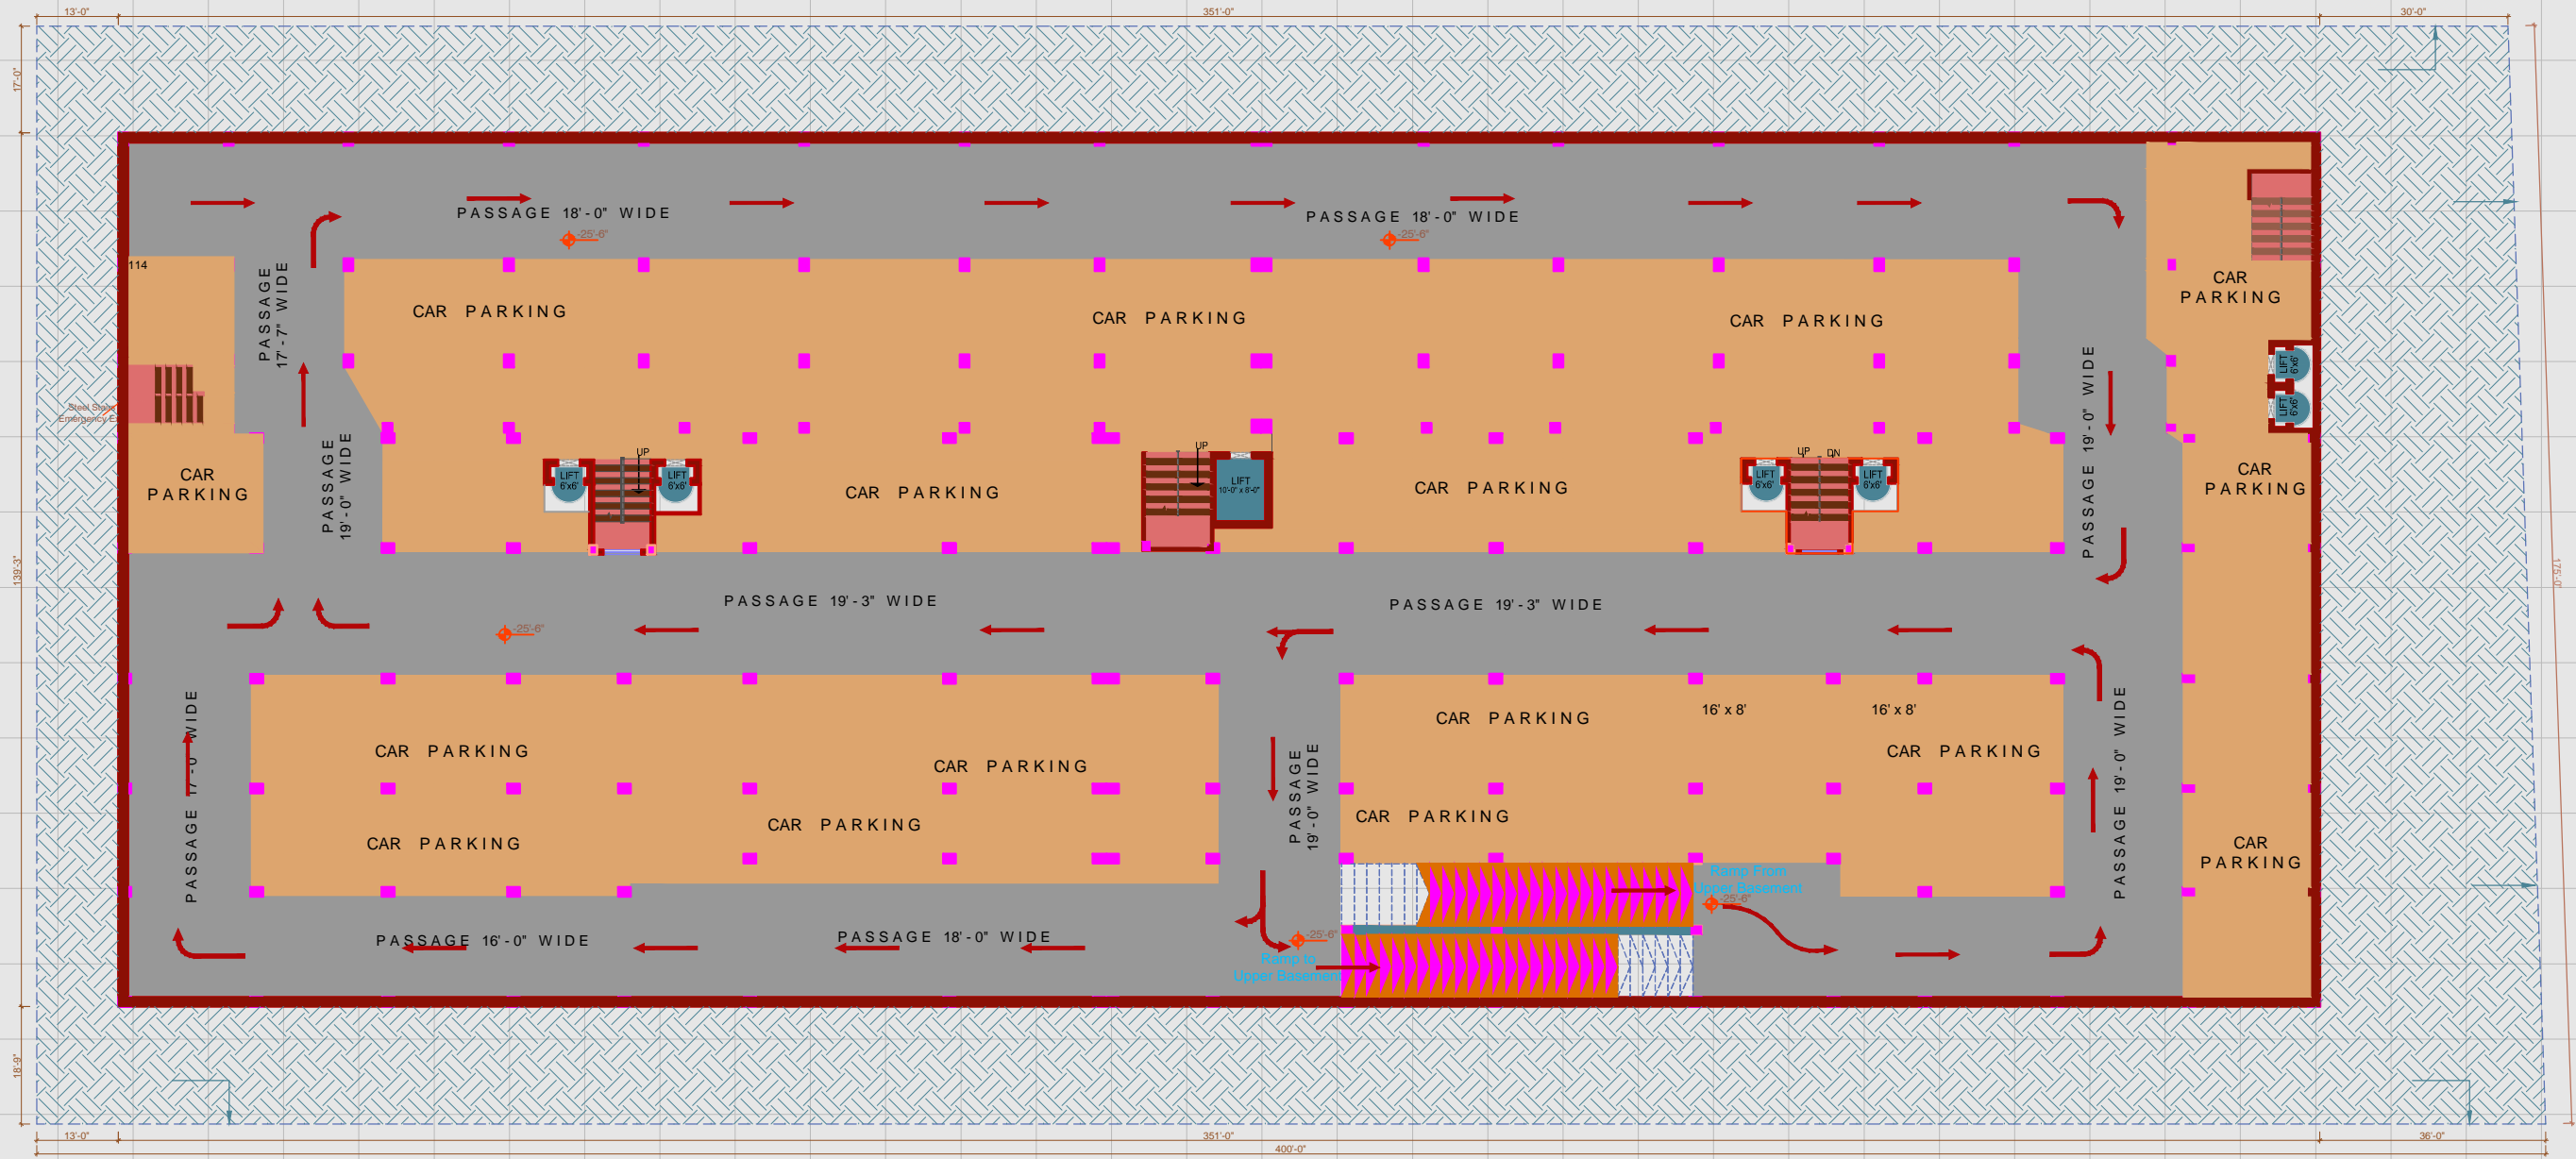

AGORA TOWER

LOWER BASEMENT PLAN